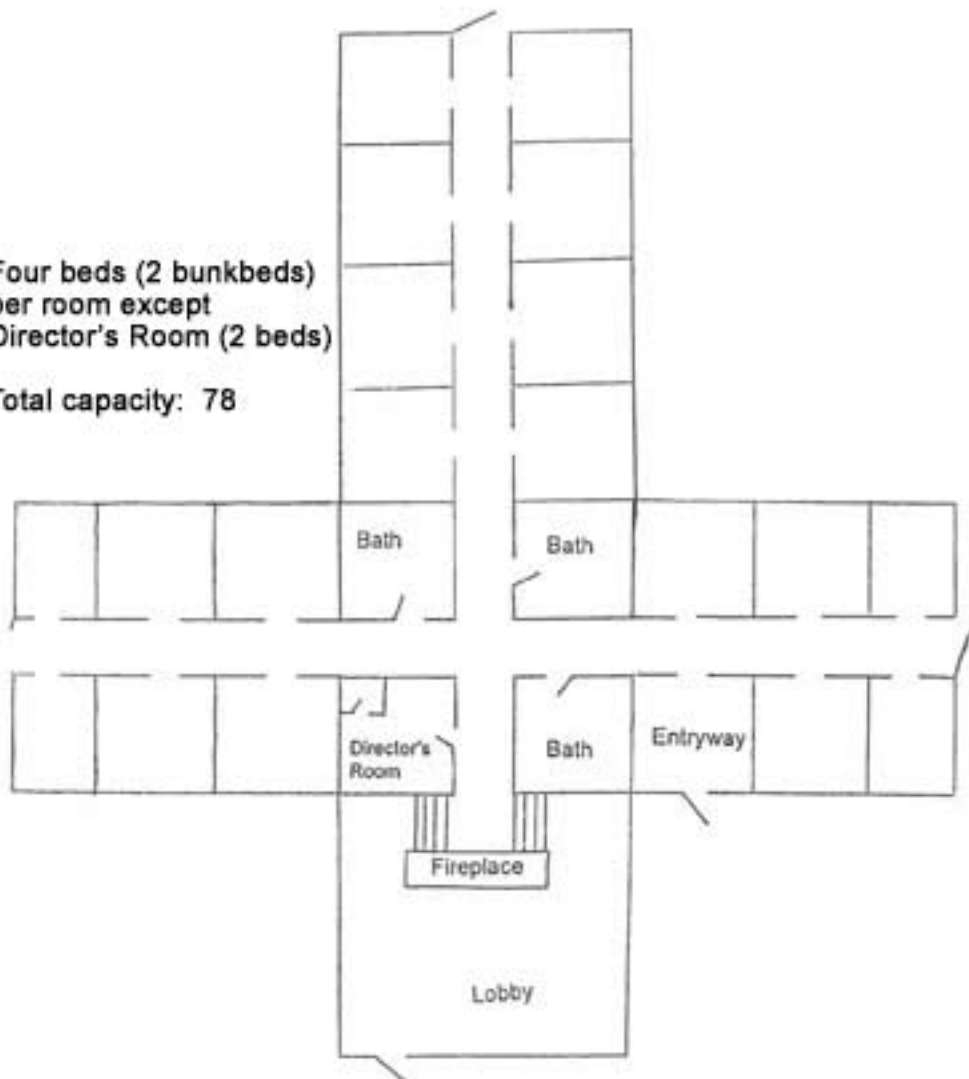

# MOORE LODGE

Four beds (2 bunkbeds)  
per room except  
Director's Room (2 beds)

Total capacity: 78

Wing 1: Capacity 24

Wing 2: Capacity 32

Wing 3: Capacity 20

Director's Room: Capacity 2