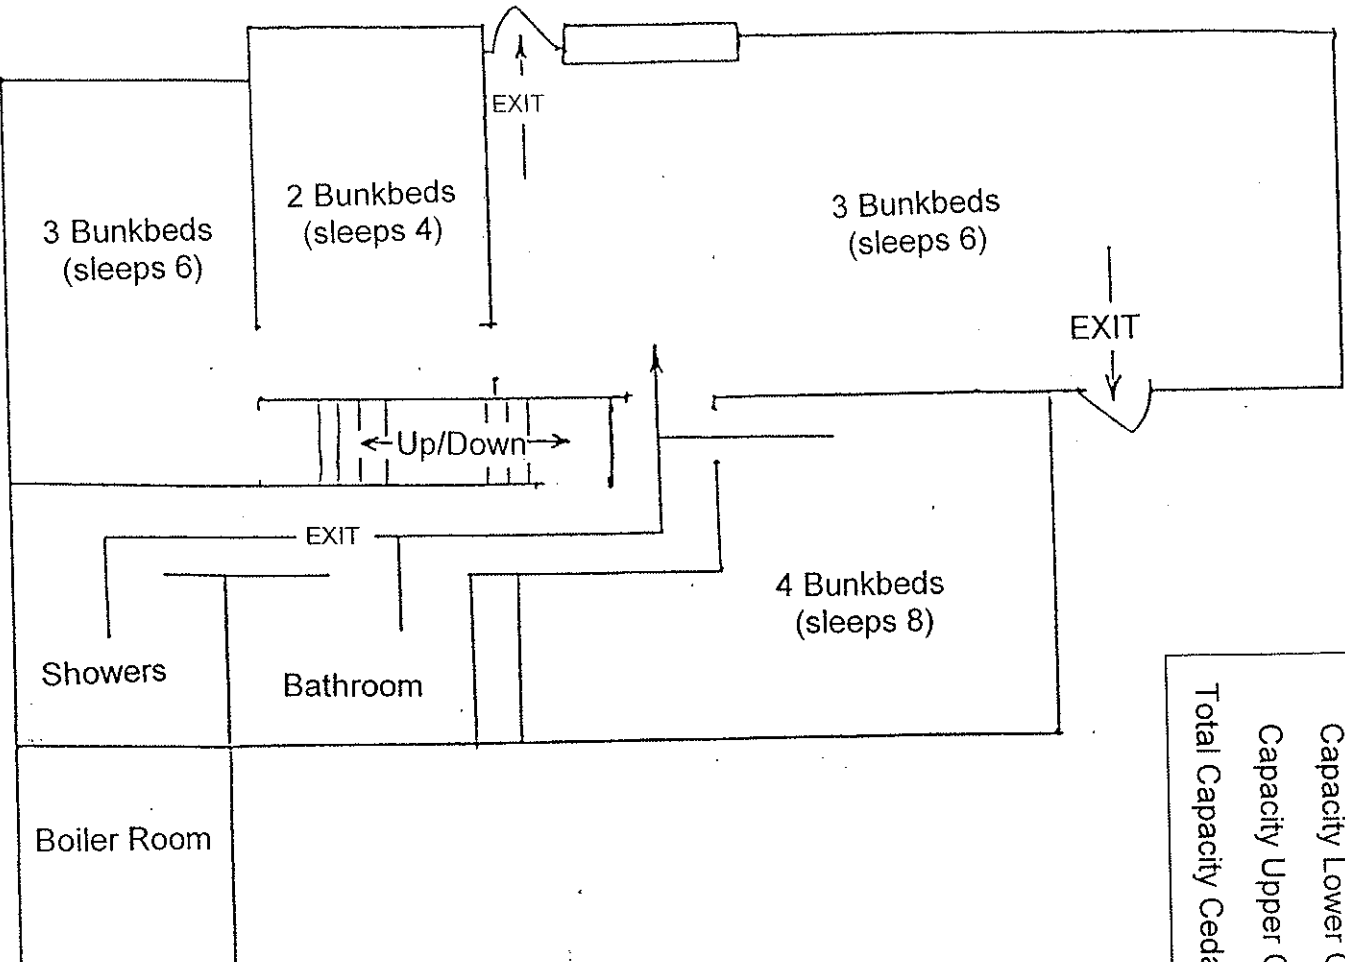

**CEDAR LODGE
Lower Level**

Capacity Lower Cedar = 24
 Capacity Upper Cedar = 13
 Total Capacity Cedar Lodge = 37

**CEDAR LODGE
Upper Floor**