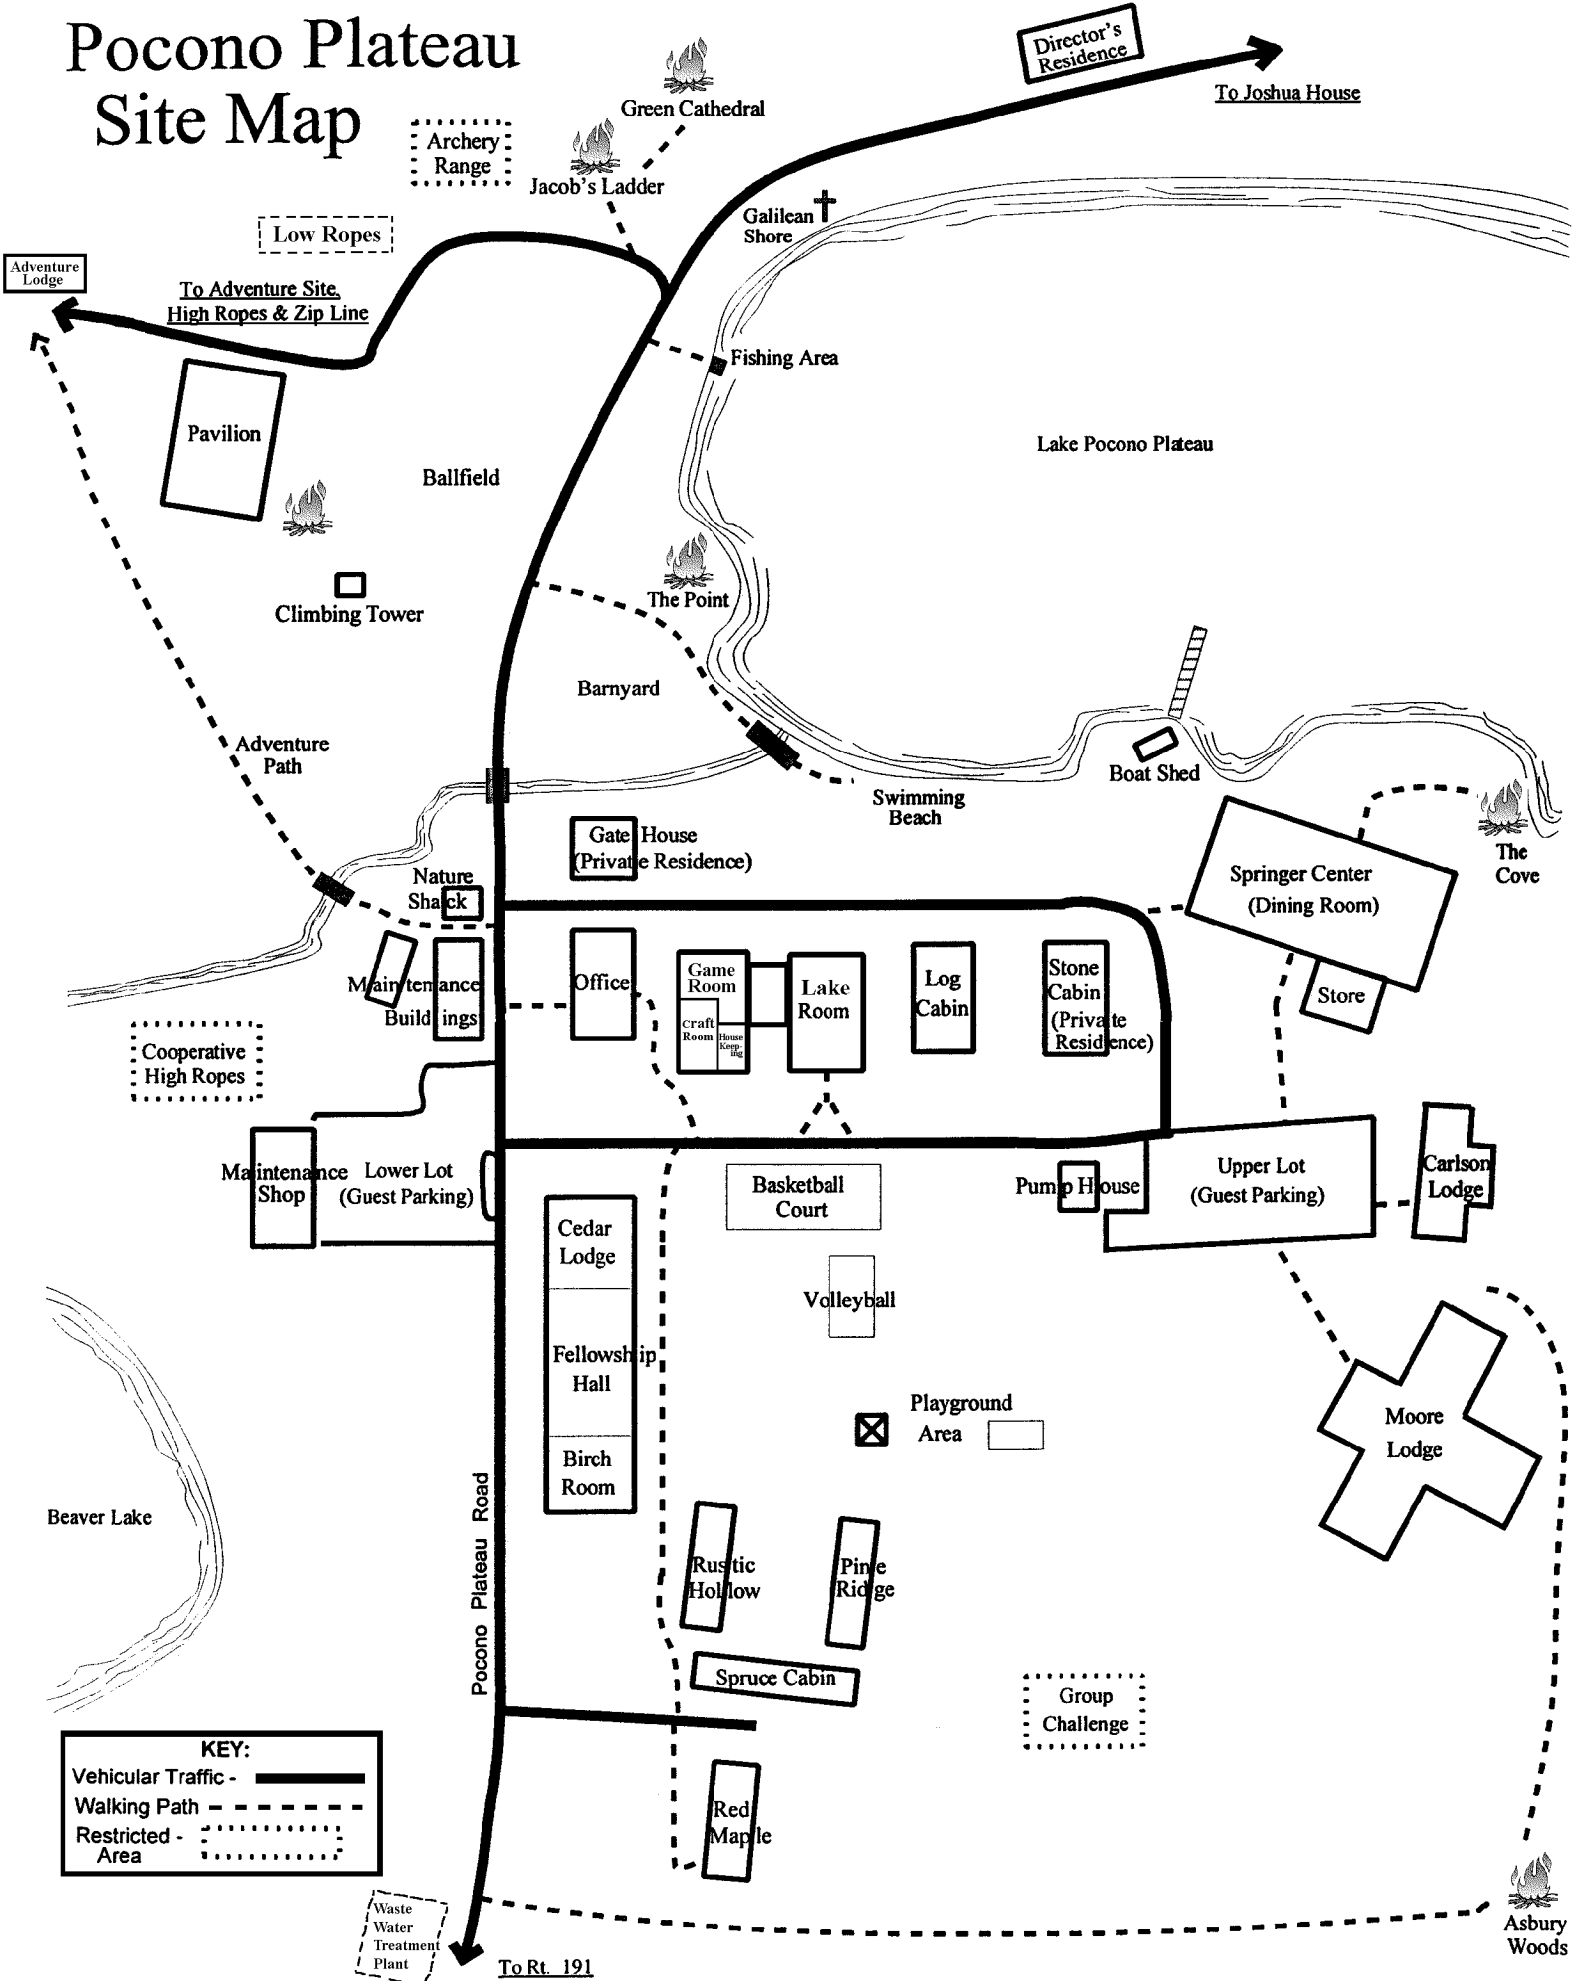

Pocono Plateau Site Map

KEY:
 Vehicular Traffic -
 Walking Path -
 Restricted Area -